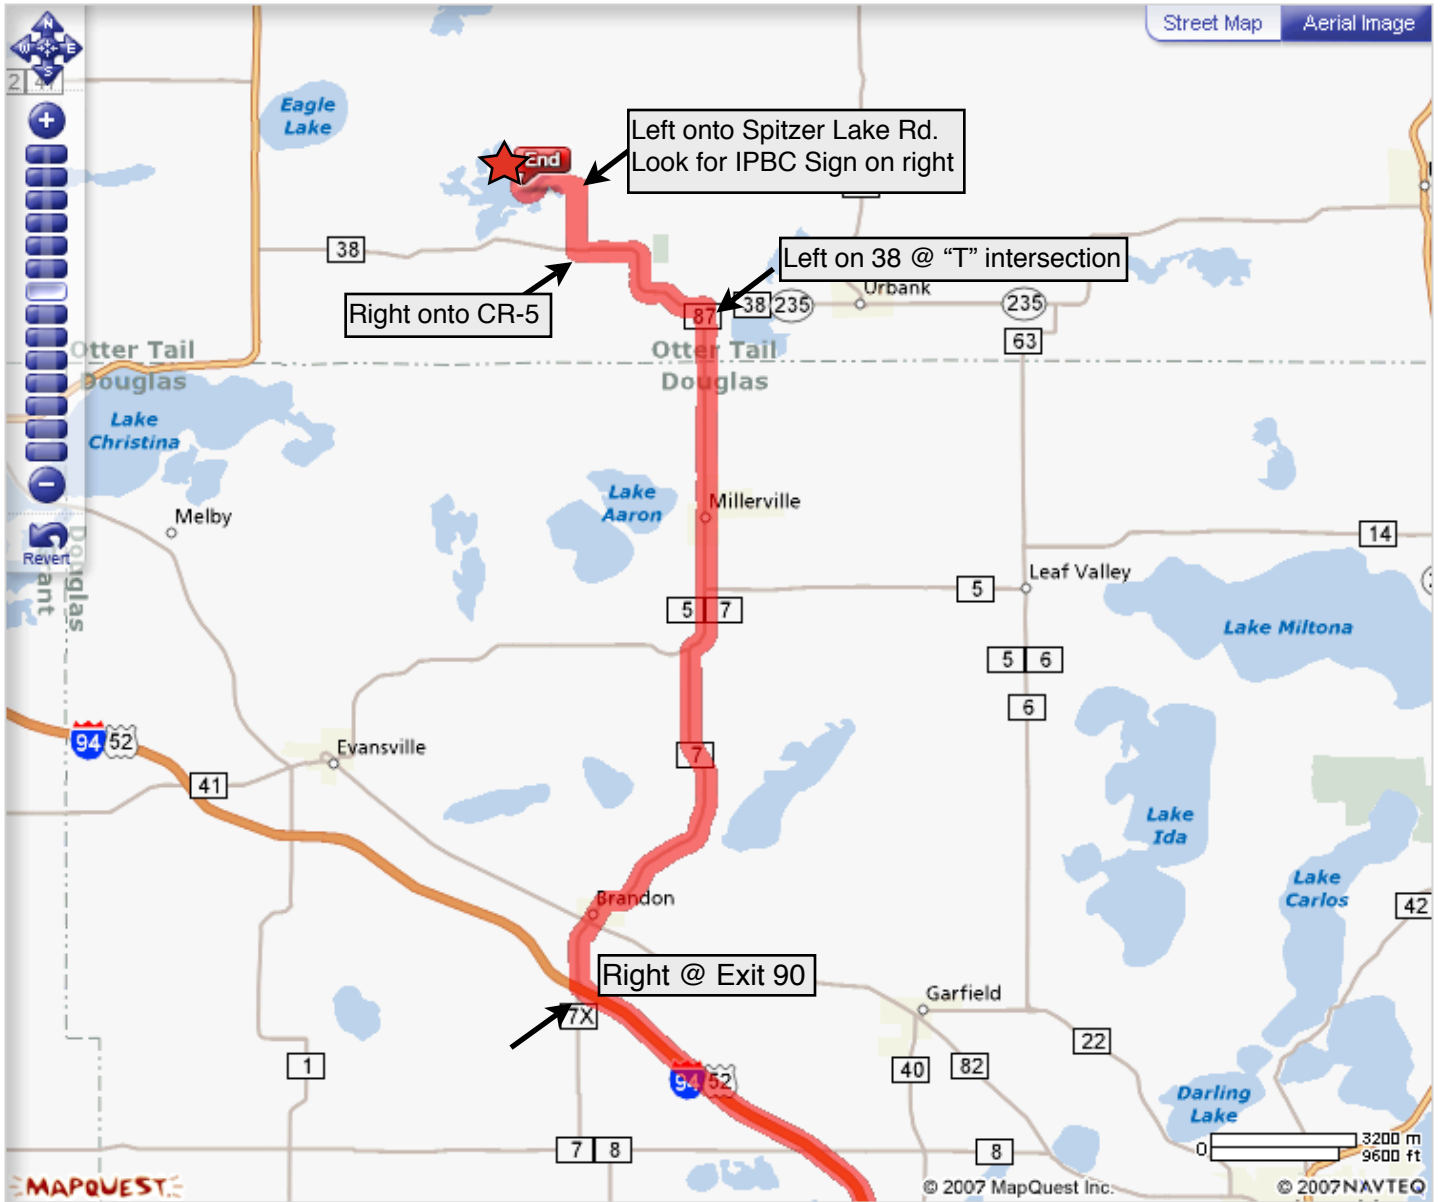

Start: 123 W Hamilton Ave
Eau Claire, WI 54701-6916,
US

End: 13207 Inspiration Trl
Clitherall, MN 56524-9556,
US

Directions

Distance

Total Est. Time: 4 hours, 4 minutes **Total Est. Distance:** 252.44 miles

	1: Start out going WEST on W HAMILTON AVE toward KATELYN.	1.6 miles
	2: W HAMILTON AVE becomes SHORT RD.	<0.1 miles
	3: Turn LEFT onto WI-37 S / WI-85 W / HENDRICKSON DR.	0.2 miles
	4: Merge onto I-94 W via the ramp on the LEFT (Crossing into MINNESOTA).	74.1 miles
	5: Merge onto I-694 N.	30.5 miles
	6: Merge onto I-94 W / US-52 N via EXIT 27 toward ST CLOUD.	127.1 miles
	7: Take the CR-7 exit- EXIT 90- toward BRANDON.	0.2 miles
	8: Turn RIGHT onto CR-7X.	0.9 miles
	9: CR-7X becomes CR-7.	11.1 miles
	10: CR-7 becomes CR-87.	1.0 miles
	11: Turn LEFT onto CR-38.	2.7 miles
	12: Turn RIGHT onto CR-5.	1.1 miles
	13: Turn LEFT onto SPITZER LAKE RD.	1.1 miles
	14: Stay STRAIGHT to go onto INSPIRATION TRL.	0.1 miles
	15: End at 13207 Inspiration Trl Clitherall, MN 56524-9556, US	

Directions

Distance

Total Est. Time: 4 hours, 4 minutes **Total Est. Distance:** 252.44 miles

From Alexandria to Inspiration Point Bible Camp

→ Alexandria (Exit 103)